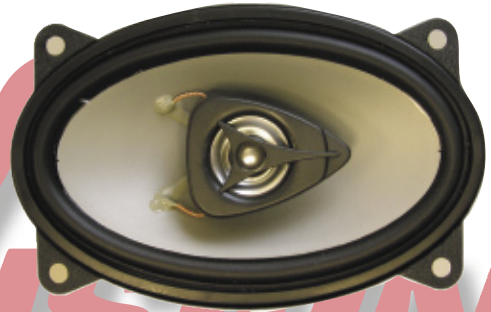

SV-SPEAKER4630 - 4x6"